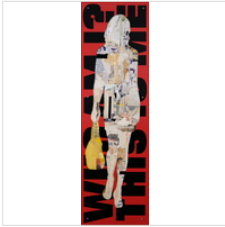

Falling Girls Orange, 2015

\$9,500

Mixed Media With Resin on Panel

48 × 48 in

121.9 × 121.9 cm

JANE MAXWELL

Girl Interrupted Blue, 2015

\$9,000

Mixed Media with Resin on Panel

31 × 58 in

78.7 × 147.3 cm

JANE MAXWELL

Praha, 2015

\$16,000

Mixed Media with Resin on Panel

48 × 72 in

121.9 × 182.9 cm

JANE MAXWELL
Praha Seated Girl, 2015

\$6,500

Mixed Media with Plexi on Canvas
30 × 30 in
76.2 × 76.2 cm

JANE MAXWELL
This Is Me, 2015

\$12,000

Mixed Media with Plexi on Panel
77 × 24 in
195.6 × 61 cm