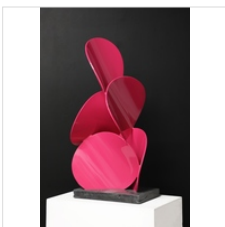

\$11,500

MATT DEVINE

40-12-40,
Stainless Steel with Powdercoat

40 × 40 × 6 in
101.6 × 101.6 × 15.2 cm

\$13,900

MATT DEVINE

93 Million Miles #3,
Aluminum with Powder Coat

42 × 42 × 8 in
106.7 × 106.7 × 20.3 cm

\$14,000

MATT DEVINE

axb#8,
Aluminum with Pink Powder Coat and Concrete Base

31 × 16 × 12 in
78.7 × 40.6 × 30.5 cm

\$8,500

MATT DEVINE

Big Top #15,
Aluminum with White Powder Coat and Concrete Base

40 × 18 × 16 in
101.6 × 45.7 × 40.6 cm

MATT DEVINE

Either Way #3,
Aluminum with Ultramarine Powdercoat

36 × 72 × 8 in
91.4 × 182.9 × 20.3 cm

\$17,500

MATT DEVINE

Pretty in Pink,
Aluminum with Powdercoat

44 × 48 × 9 in
111.8 × 121.9 × 22.9 cm

\$15,000