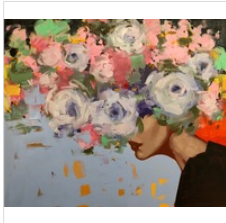

"FLIRTING WITH ABSTRACTION" Featuring ANNA KINCAIDE + MATT DEVINE - Laguna Beach

May 1, 2019 - Jun 30, 2019 · 326 North Coast Highway, Laguna Beach, US

ANNA KINCAIDE
A Mind of My Own,
Oil on Canvas

60 × 72 in
152.4 × 182.9 cm

\$12,500

ANNA KINCAIDE
Colorful Charade I,
Oil on Canvas

48 × 48 in
121.9 × 121.9 cm

\$7,200

ANNA KINCAIDE
Colorful Charade II,
Oil on Canvas

48 × 48 in
121.9 × 121.9 cm

\$7,200

ANNA KINCAIDE
Give Me Something to Dream About,
Oil on Canvas

60 × 60 in
152.4 × 152.4 cm

\$11,500

ANNA KINCAIDE
I Wish We Could Escape,
Oil on Canvas

60 × 60 in
152.4 × 152.4 cm

\$11,500

ANNA KINCAIDE

Love Games,
Oil on Canvas

48 × 72 in
121.9 × 182.9 cm