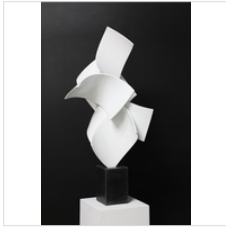

\$14,000

MATT DEVINE

axb#8,
Aluminum with Pink Powder Coat and Concrete Base

31 × 16 × 12 in
78.7 × 40.6 × 30.5 cm

\$8,500

MATT DEVINE

Big Top #15,
Aluminum with White Powder Coat and Concrete Base

40 × 18 × 16 in
101.6 × 45.7 × 40.6 cm

MATT DEVINE

Either Way #3,
Aluminum with Ultramarine Powdercoat

36 × 72 × 8 in
91.4 × 182.9 × 20.3 cm

\$17,500

MATT DEVINE

Pretty in Pink,
Aluminum with Powdercoat

44 × 48 × 9 in
111.8 × 121.9 × 22.9 cm

\$15,000