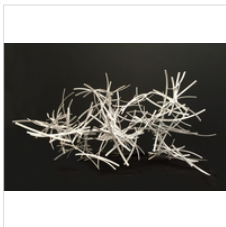

36 × 36 × 6 in
91.4 × 91.4 × 15.2 cm

\$11,500

MATT DEVINE
Pretty in Pink,
Aluminum with Powdercoat

44 × 48 × 9 in
111.8 × 121.9 × 22.9 cm

\$15,000

MATT DEVINE
Studio Study 18-14,
Bronze with Wood Base

10 × 9 × 6 in
25.4 × 22.9 × 15.2 cm

\$2,200

MATT DEVINE
Union Study,
Steel with Concrete Base

11 × 13 × 5 in
27.9 × 33 × 12.7 cm

\$1,800

MATT DEVINE
Untitled Suspended,
Aluminum with White Powdercoat

30 × 67 × 33 in
76.2 × 170.2 × 83.8 cm

\$14,000