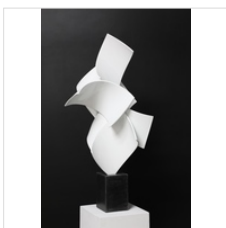

48 × 72 in
121.9 × 182.9 cm

\$10,000

MATT DEVINE

axb#8,
Aluminum with Pink Powder Coat and Concrete Base

31 × 16 × 12 in
78.7 × 40.6 × 30.5 cm

\$8,500

MATT DEVINE

Big Top #15,
Aluminum with White Powder Coat and Concrete Base

40 × 18 × 16 in
101.6 × 45.7 × 40.6 cm

\$9,500

MATT DEVINE
Either Way #3,
Aluminum with Ultramarine Powdercoat

36 × 72 × 8 in
91.4 × 182.9 × 20.3 cm

\$17,500

MATT DEVINE
Magpie #3,
Steel with Chrome Powdercoat (Indoor Only)