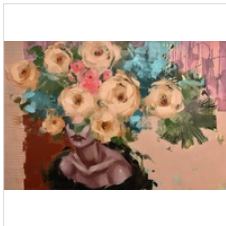

60 × 60 in
152.4 × 152.4 cm

\$11,500

ANNA KINCAIDE

Living in a Moment,
Oil on Canvas

60 × 60 in
152.4 × 152.4 cm

\$11,500

ANNA KINCAIDE

Love Games,
Oil on Canvas

48 × 72 in
121.9 × 182.9 cm

\$10,000

MATT DEVINE

axb#8,
Aluminum with Pink Powder Coat and Concrete Base

31 × 16 × 12 in
78.7 × 40.6 × 30.5 cm

\$8,500

MATT DEVINE

Big Top #15,
Aluminum with White Powder Coat and Concrete Base