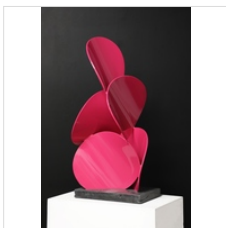

60 × 60 in
152.4 × 152.4 cm

\$11,500

ANNA KINCAIDE

Living in a Moment,
Oil on Canvas

60 × 60 in
152.4 × 152.4 cm

\$11,500

ANNA KINCAIDE

Love Games,
Oil on Canvas

48 × 72 in
121.9 × 182.9 cm

\$10,000

MATT DEVINE

axb#8,
Aluminum with Pink Powder Coat and Concrete Base

31 × 16 × 12 in
78.7 × 40.6 × 30.5 cm

\$8,500

MATT DEVINE

Big Top #15,
Aluminum with White Powder Coat and Concrete Base

40 × 18 × 16 in
101.6 × 45.7 × 40.6 cm

\$9,500

MATT DEVINE
Either Way #3,
Aluminum with Ultramarine Powdercoat

36 × 72 × 8 in
91.4 × 182.9 × 20.3 cm

\$17,500

MATT DEVINE
Magpie #3,
Steel with Chrome Powdercoat (Indoor Only)