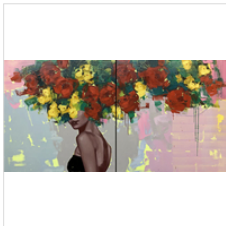

72 × 48 in
182.9 × 121.9 cm

\$10,000

ANNA KINCAIDE
Captured By Your Style,
Oil on Canvas

60 × 60 in
152.4 × 152.4 cm

\$11,500

ANNA KINCAIDE
Do I Ever Cross Your Mind,
Oil on Canvas

60 × 120 in
152.4 × 304.8 cm

\$23,000

ANNA KINCAIDE
Eternally Free,
Oil on Canvas

48 × 96 in
121.9 × 243.8 cm

\$14,400

ANNA KINCAIDE
Give Me Something to Dream About,
Oil on Canvas

60 × 60 in
152.4 × 152.4 cm

\$11,500

ANNA KINCAIDE
Living in a Moment,
Oil on Canvas

60 × 60 in
152.4 × 152.4 cm

\$11,500

ANNA KINCAIDE
Love Games,
Oil on Canvas

48 × 72 in
121.9 × 182.9 cm

\$10,000

MATT DEVINE
axb#8,
Aluminum with Pink Powder Coat and Concrete Base

31 × 16 × 12 in
78.7 × 40.6 × 30.5 cm