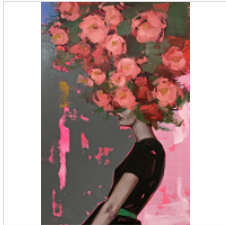

"FLIRTING WITH ABSTRACTION" Featuring ANNA KINCAIDE + MATT DEVINE - Laguna Beach

May 1, 2019 - Jun 30, 2019 · 326 North Coast Highway, Laguna Beach, US

ANNA KINCAIDE
All These Voices in My Head,
Oil on Canvas

72 × 48 in
182.9 × 121.9 cm

\$10,000

ANNA KINCAIDE
Captured By Your Style,
Oil on Canvas

60 × 60 in
152.4 × 152.4 cm

\$11,500

ANNA KINCAIDE
Do I Ever Cross Your Mind,
Oil on Canvas

60 × 120 in
152.4 × 304.8 cm

\$23,000

ANNA KINCAIDE
Eternally Free,
Oil on Canvas

48 × 96 in
121.9 × 243.8 cm

\$14,400

ANNA KINCAIDE
Give Me Something to Dream About,
Oil on Canvas

60 × 60 in
152.4 × 152.4 cm

\$11,500

ANNA KINCAIDE
Living in a Moment,
Oil on Canvas