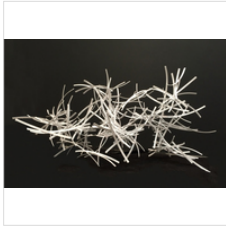

\$17,500

MATT DEVINE
Pretty in Pink,
Aluminum with Powdercoat

44 × 48 × 9 in
111.8 × 121.9 × 22.9 cm

\$15,000

MATT DEVINE
Studio Study 18-14,
Bronze with Wood Base

10 × 9 × 6 in
25.4 × 22.9 × 15.2 cm

\$2,200

MATT DEVINE
Untitled Suspended,
Aluminum with White Powdercoat

30 × 67 × 33 in
76.2 × 170.2 × 83.8 cm

\$14,000