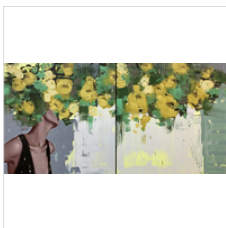

72 × 48 in
182.9 × 121.9 cm

\$10,000

ANNA KINCAIDE
Captured By Your Style,
Oil on Canvas

60 × 60 in
152.4 × 152.4 cm

\$11,500

ANNA KINCAIDE
Do I Ever Cross Your Mind,
Oil on Canvas

60 × 120 in
152.4 × 304.8 cm

\$23,000

ANNA KINCAIDE
Eternally Free,
Oil on Canvas

48 × 96 in
121.9 × 243.8 cm

\$14,400

ANNA KINCAIDE
Give Me Something to Dream About,
Oil on Canvas

60 × 60 in
152.4 × 152.4 cm

\$11,500

ANNA KINCAIDE
Living in a Moment,
Oil on Canvas

60 × 60 in
152.4 × 152.4 cm

\$11,500

ANNA KINCAIDE
Love Games,
Oil on Canvas

48 × 72 in
121.9 × 182.9 cm

\$10,000

MATT DEVINE
axb#8,
Aluminum with Pink Powder Coat and Concrete Base

31 × 16 × 12 in
78.7 × 40.6 × 30.5 cm