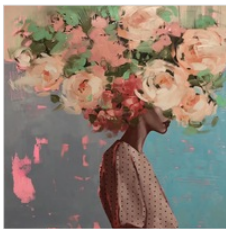

"FLIRTING WITH ABSTRACTION" Featuring ANNA KINCAIDE + MATT DEVINE - Laguna Beach

May 1, 2019 - Jun 30, 2019 · 326 North Coast Highway, Laguna Beach, US

ANNA KINCAIDE
All These Voices in My Head,
Oil on Canvas

72 × 48 in
182.9 × 121.9 cm

\$10,000

ANNA KINCAIDE
Captured By Your Style,
Oil on Canvas

60 × 60 in
152.4 × 152.4 cm

\$11,500

ANNA KINCAIDE
Do I Ever Cross Your Mind,
Oil on Canvas

60 × 120 in
152.4 × 304.8 cm