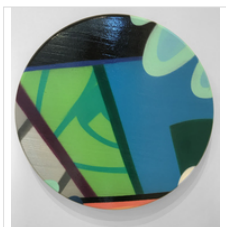

# CONCRETE JUNGLE: Featuring John "CRASH" Matos - New York

Nov 8, 2018 - Dec 31, 2018 · 511A West 22nd Street, New York, US

**CRASH**  
3 Degrees of Separation Triptych,  
Spray Paint and Enamel on Canvas

24 × 96 in  
61 × 243.8 cm

\$18,000

**CRASH**  
Pinup Collage (Triptych),  
Spray Paint on Canvas

36 × 48 in  
91.4 × 121.9 cm

\$9,500

**CRASH**  
Pocket Pinup,  
Spray Paint on Canvas

40 × 30 in  
101.6 × 76.2 cm

\$7,500

**CRASH**  
Untitled 5, 2018  
Spray Paint on Panel

18 × 18 in  
45.7 × 45.7 cm

\$3,000

**CRASH**  
Untitled 6, 2018  
Spray Paint on Panel

18 × 18 in  
45.7 × 45.7 cm

\$3,000

**CRASH**  
Untitled 7, 2018  
Spray Paint on Panel

18 × 18 in  
45.7 × 45.7 cm

\$3,000

**CRASH**  
Untitled 8, 2018  
Spray Paint on Panel

18 × 18 in  
45.7 × 45.7 cm

\$3,000

**CRASH**  
Untitled 9, 2018  
Silkscreen and Spray Paint on Panel

24 × 19 1/2 in  
61 × 49.5 cm  
Edition 2/25