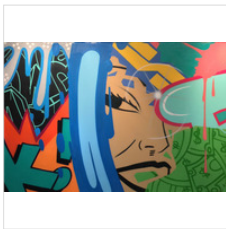

# CONCRETE JUNGLE: Featuring John "CRASH" Matos - New York

Nov 8, 2018 - Dec 31, 2018 · 511A West 22nd Street, New York, US

**CRASH**  
3 Degrees of Separation Triptych,  
Spray Paint and Enamel on Canvas

40 × 90 in  
101.6 × 228.6 cm

\$30,000

**CRASH**  
Concrete Jungle, 2018  
Spray Paint on Canvas

72 × 108 in  
182.9 × 274.3 cm

\$35,000

**CRASH**  
Corona (neon),  
Spray Paint and Neon

25 × 25 × 5 in  
63.5 × 63.5 × 12.7 cm