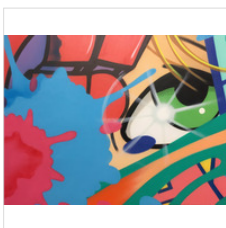

# CONCRETE JUNGLE: Featuring John "CRASH" Matos - New York

Nov 8, 2018 - Dec 31, 2018 · 511A West 22nd Street, New York, US

**CRASH**  
3 Degrees of Separation Triptych,  
Spray Paint and Enamel on Canvas

40 × 90 in  
101.6 × 228.6 cm

\$30,000

**CRASH**  
Concrete Jungle, 2018  
Spray Paint on Canvas

72 × 108 in  
182.9 × 274.3 cm

\$35,000

**CRASH**  
Corona (neon),  
Spray Paint and Neon

25 × 25 × 5 in  
63.5 × 63.5 × 12.7 cm

\$5,000

**CRASH**  
The Inkspots,  
Spray Paint on Canvas

72 × 72 in  
182.9 × 182.9 cm

\$28,000

**CRASH**  
Mashup 1,  
Spray Paint on Canvas

36 × 48 in  
91.4 × 121.9 cm

\$8,500

**CRASH**  
Pardon the Interruption,  
Spray Paint on Canvas

24 × 96 in  
61 × 243.8 cm

\$18,000

**CRASH**  
Pinup Collage (Triptych),  
Spray Paint on Canvas

36 × 48 in  
91.4 × 121.9 cm

\$9,500

**CRASH**  
Pocket Pinup,  
Spray Paint on Canvas

40 × 30 in  
101.6 × 76.2 cm