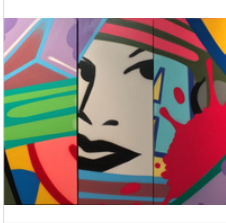

CRASH
Pinup Collage (Triptych),
Spray Paint on Canvas

36 × 48 in
91.4 × 121.9 cm

$9,500