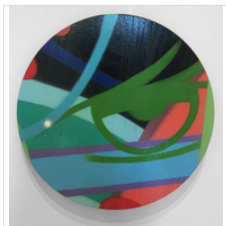

CRASH
Untitled 6, 2018
Spray Paint on Panel

18 × 18 in
45.7 × 45.7 cm

$3,000