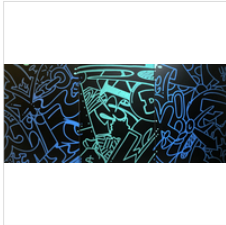

# CONCRETE JUNGLE: Featuring John "CRASH" Matos - New York

Nov 8, 2018 - Dec 31, 2018 · 511A West 22nd Street, New York, US

**CRASH**  
3 Degrees of Separation Triptych,  
Spray Paint and Enamel on Canvas

40 × 90 in  
101.6 × 228.6 cm

\$30,000

**CRASH**  
Concrete Jungle, 2018  
Spray Paint on Canvas

72 × 108 in  
182.9 × 274.3 cm

\$35,000

**CRASH**  
Corona (neon),  
Spray Paint and Neon

25 × 25 × 5 in  
63.5 × 63.5 × 12.7 cm