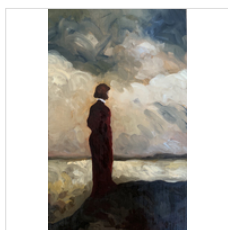

WOMEN ON THE VERGE: Introducing Swan Scalabre in the Main Gallery + Jenna Krypeell in the Projects Space

Jan 7, 2021 - Mar 27, 2021 · 511A West 22nd Street, New York, US

SWAN SCALABRE
Crépuscule n°2, 2020
Oil on Wood

9 4/5 × 7 1/2 in
24.9 × 19.1 cm

\$2,070

SWAN SCALABRE
Crépuscule n°6, 2020
Oil on Wood

13 3/4 × 9 1/2 in
34.9 × 24.1 cm

\$2,200

SWAN SCALABRE
Crépuscule n°12, 2020
Oil on Wood

22 × 16 in
55.9 × 40.6 cm

\$2,700