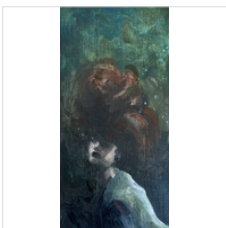

SWAN SCALABRE
Louise, 2020
Oil on Wood

7 × 7 in
17.8 × 17.8 cm

\$1,700

SWAN SCALABRE
Mathilde, 2020
Oil on Wood

9 4/5 × 8 in
24.9 × 20.3 cm

\$1,950

SWAN SCALABRE
Eau Sombre n°4, 2020
Oil on Wood

9 4/5 × 6 in
24.9 × 15.2 cm

\$2,070

JENNA KRYPELL
Slinky, 2020
Double Sided Table Sculpture: MDF, Resin, Paint

\$1,500

15 × 11 × 2 in
38.1 × 27.9 × 5.1 cm

JENNA KRYPELL
Small Oscillate , 2020
MDF, Resin, Enamel

\$1,900

15 × 34 in
38.1 × 86.4 cm