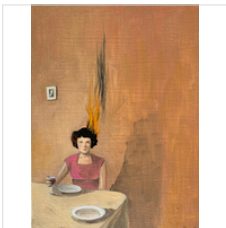

SWAN SCALABRE
La Dame au Collier de Perles, 2020
Oil on Wood

9 4/5 × 9 4/5 in
24.9 × 24.9 cm

\$1,950

SWAN SCALABRE
L'ennui n°4, 2020
Oil on Wood

9 4/5 × 6 1/2 in
24.9 × 16.5 cm

\$2,070

SWAN SCALABRE
L'ennui n°5, 2020
Oil on Wood

9 4/5 × 7 1/2 in
24.9 × 19.1 cm

\$2,070

SWAN SCALABRE
Gisèle, 2020
Oil on Wood

11 × 9 4/5 in
27.9 × 24.9 cm

\$1,950

SWAN SCALABRE
Hortense, 2020
Oil on Wood

11 × 18 in
27.9 × 45.7 cm

\$2,300

SWAN SCALABRE
Louise, 2020
Oil on Wood

7 × 7 in
17.8 × 17.8 cm

\$1,700

SWAN SCALABRE
Mathilde, 2020
Oil on Wood

9 4/5 × 8 in
24.9 × 20.3 cm

\$1,950

SWAN SCALABRE
Eau Sombre n°4, 2020
Oil on Wood

9 4/5 × 6 in
24.9 × 15.2 cm