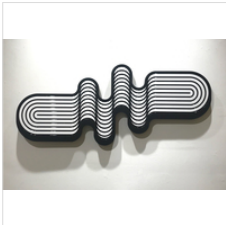

SWAN SCALABRE
Louise, 2020
Oil on Wood

7 × 7 in
17.8 × 17.8 cm

\$1,700

SWAN SCALABRE
Mathilde, 2020
Oil on Wood

9 4/5 × 8 in
24.9 × 20.3 cm

\$1,950

SWAN SCALABRE
Eau Sombre n°4, 2020
Oil on Wood

9 4/5 × 6 in
24.9 × 15.2 cm

\$2,070

JENNA KRYPELL
Slinky, 2020
Double Sided Table Sculpture: MDF, Resin, Paint

\$1,500

15 × 11 × 2 in
38.1 × 27.9 × 5.1 cm

JENNA KRYPELL
Small Oscillate , 2020
MDF, Resin, Enamel

\$1,900

15 × 34 in
38.1 × 86.4 cm