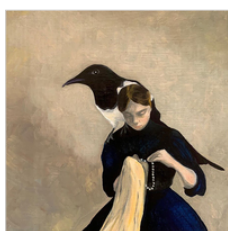

WOMEN ON THE VERGE: Introducing Swan Scalabre in the Main Gallery + Jenna Krypeell in the Projects Space

Jan 7, 2021 - Mar 27, 2021 · 511A West 22nd Street, New York, US

SWAN SCALABRE
Crépuscule n°2, 2020
Oil on Wood

9 4/5 × 7 1/2 in
24.9 × 19.1 cm

\$2,070

SWAN SCALABRE
Crépuscule n°6, 2020
Oil on Wood

13 3/4 × 9 1/2 in
34.9 × 24.1 cm

\$2,200

SWAN SCALABRE
Crépuscule n°12, 2020
Oil on Wood

22 × 16 in
55.9 × 40.6 cm

\$2,700

SWAN SCALABRE
La Dame au Collier de Perles, 2020
Oil on Wood

9 4/5 × 9 4/5 in
24.9 × 24.9 cm

\$1,950

SWAN SCALABRE
L'ennui n°4, 2020
Oil on Wood

9 4/5 × 6 1/2 in
24.9 × 16.5 cm

\$2,070

SWAN SCALABRE
L'ennui n°5, 2020
Oil on Wood