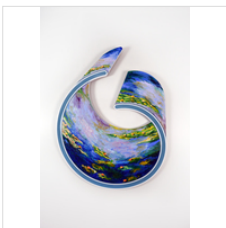

SWAN SCALABRE
Louise, 2020
Oil on Wood

7 × 7 in
17.8 × 17.8 cm

\$1,700

SWAN SCALABRE
Mathilde, 2020
Oil on Wood

9 4/5 × 8 in
24.9 × 20.3 cm

\$1,950

SWAN SCALABRE
Eau Sombre n°4, 2020
Oil on Wood

9 4/5 × 6 in
24.9 × 15.2 cm

\$2,070

JENNA KRYPELL
Slinky, 2020
Double Sided Table Sculpture: MDF, Resin, Paint

\$1,500

15 × 11 × 2 in
38.1 × 27.9 × 5.1 cm

JENNA KRYPELL
Small Oscillate , 2020
MDF, Resin, Enamel

\$1,900

15 × 34 in
38.1 × 86.4 cm