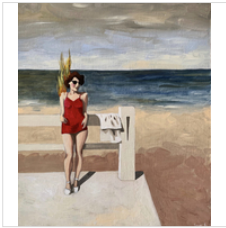

WOMEN ON THE VERGE: Introducing Swan Scalabre in the Main Gallery + Jenna Krypeell in the Projects Space

Jan 7, 2021 - Mar 27, 2021 · 511A West 22nd Street, New York, US

SWAN SCALABRE
Crépuscule n°2, 2020
Oil on Wood

9 4/5 × 7 1/2 in
24.9 × 19.1 cm

\$2,070

SWAN SCALABRE
Crépuscule n°6, 2020
Oil on Wood

13 3/4 × 9 1/2 in
34.9 × 24.1 cm

\$2,200

SWAN SCALABRE
Crépuscule n°12, 2020
Oil on Wood

22 × 16 in
55.9 × 40.6 cm

\$2,700

SWAN SCALABRE
La Dame au Collier de Perles, 2020
Oil on Wood

9 4/5 × 9 4/5 in
24.9 × 24.9 cm

\$1,950

SWAN SCALABRE
L'ennui n°4, 2020
Oil on Wood

9 4/5 × 6 1/2 in
24.9 × 16.5 cm

\$2,070

SWAN SCALABRE
L'ennui n°5, 2020
Oil on Wood

9 4/5 × 7 1/2 in
24.9 × 19.1 cm

\$2,070

SWAN SCALABRE
Gisèle, 2020
Oil on Wood

11 × 9 4/5 in
27.9 × 24.9 cm

\$1,950

SWAN SCALABRE
Hortense, 2020
Oil on Wood

11 × 18 in
27.9 × 45.7 cm

\$2,300