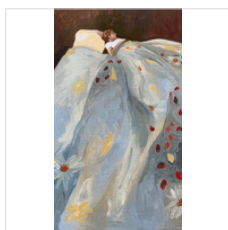

SWAN SCALABRE
L'ennui n°4, 2020
Oil on Wood

9 4/5 × 6 1/2 in
24.9 × 16.5 cm

$2,070