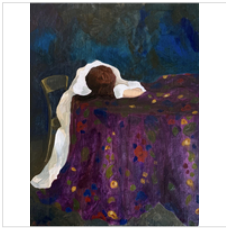

WOMEN ON THE VERGE: Introducing Swan Scalabre in the Main Gallery + Jenna Krypeell in the Projects Space

Jan 7, 2021 - Mar 27, 2021 · 511A West 22nd Street, New York, US

SWAN SCALABRE
Crépuscule n°2, 2020
Oil on Wood

9 4/5 × 7 1/2 in
24.9 × 19.1 cm

\$2,070

SWAN SCALABRE
Crépuscule n°6, 2020
Oil on Wood

13 3/4 × 9 1/2 in
34.9 × 24.1 cm

\$2,200

SWAN SCALABRE
Crépuscule n°12, 2020
Oil on Wood

22 × 16 in
55.9 × 40.6 cm

\$2,700

SWAN SCALABRE
La Dame au Collier de Perles, 2020
Oil on Wood

9 4/5 × 9 4/5 in
24.9 × 24.9 cm

\$1,950

SWAN SCALABRE
L'ennui n°4, 2020
Oil on Wood

9 4/5 × 6 1/2 in
24.9 × 16.5 cm

\$2,070

SWAN SCALABRE
L'ennui n°5, 2020
Oil on Wood