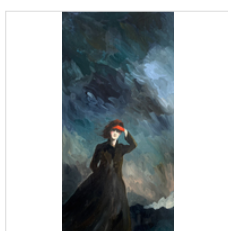

WOMEN ON THE VERGE: Introducing Swan Scalabre in the Main Gallery + Jenna Krypeell in the Projects Space

Jan 7, 2021 - Mar 27, 2021 · 511A West 22nd Street, New York, US

SWAN SCALABRE
Crépuscule n°2, 2020
Oil on Wood

9 4/5 × 7 1/2 in
24.9 × 19.1 cm

\$2,070

SWAN SCALABRE
Crépuscule n°6, 2020
Oil on Wood

13 3/4 × 9 1/2 in
34.9 × 24.1 cm

\$2,200

SWAN SCALABRE
Crépuscule n°12, 2020
Oil on Wood

22 × 16 in
55.9 × 40.6 cm

\$2,700

SWAN SCALABRE
La Dame au Collier de Perles, 2020
Oil on Wood

9 4/5 × 9 4/5 in
24.9 × 24.9 cm

\$1,950

SWAN SCALABRE
L'ennui n°4, 2020
Oil on Wood

9 4/5 × 6 1/2 in
24.9 × 16.5 cm

\$2,070

SWAN SCALABRE
L'ennui n°5, 2020
Oil on Wood