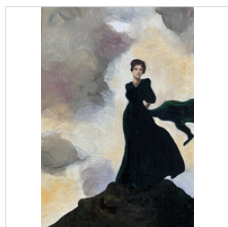

WOMEN ON THE VERGE: Introducing Swan Scalabre in the Main Gallery + Jenna Krypeell in the Projects Space

Jan 7, 2021 - Mar 27, 2021 · 511A West 22nd Street, New York, US

SWAN SCALABRE
Crépuscule n°2, 2020
Oil on Wood

9 4/5 × 7 1/2 in
24.9 × 19.1 cm

\$2,070

SWAN SCALABRE
Crépuscule n°6, 2020
Oil on Wood

13 3/4 × 9 1/2 in
34.9 × 24.1 cm

\$2,200

SWAN SCALABRE
Crépuscule n°12, 2020
Oil on Wood

22 × 16 in
55.9 × 40.6 cm

\$2,700