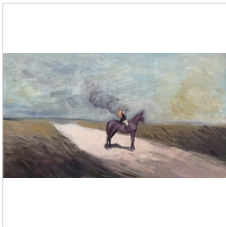

9 4/5 × 7 1/2 in
24.9 × 19.1 cm

\$2,070

SWAN SCALABRE
Gisèle, 2020
Oil on Wood

11 × 9 4/5 in
27.9 × 24.9 cm

\$1,950

SWAN SCALABRE
Hortense, 2020
Oil on Wood

11 × 18 in
27.9 × 45.7 cm

\$2,300