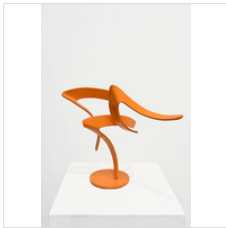

\$15,000

MATT DEVINE
Solidité,
Steel with Powdercoat (Indoor Only)

38 × 16 × 17 in
96.5 × 40.6 × 43.2 cm

\$9,500

MATT DEVINE
Studio Study 18-14,
Bronze with Wood Base

10 × 9 × 6 in
25.4 × 22.9 × 15.2 cm

\$2,200

MATT DEVINE
Studio Study 18-32,
Steel with Powdercoat (Indoor Only)

13 × 10 × 9 in
33 × 25.4 × 22.9 cm

\$1,600

MATT DEVINE
Untitled Suspended,
Aluminum with White Powdercoat

30 × 67 × 33 in
76.2 × 170.2 × 83.8 cm