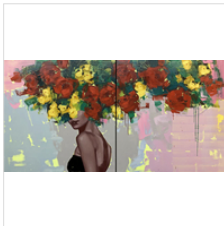

72 × 48 in
182.9 × 121.9 cm

\$10,000

ANNA KINCAIDE
Captured By Your Style,
Oil on Canvas

60 × 60 in
152.4 × 152.4 cm

\$11,500

ANNA KINCAIDE
Do I Ever Cross Your Mind,
Oil on Canvas

60 × 120 in
152.4 × 304.8 cm

\$23,000

ANNA KINCAIDE
Eternally Free,
Oil on Canvas

48 × 96 in
121.9 × 243.8 cm

\$14,400

ANNA KINCAIDE
Give Me Something to Dream About,
Oil on Canvas

60 × 60 in
152.4 × 152.4 cm

\$11,500

ANNA KINCAIDE
Living in a Moment,
Oil on Canvas

60 × 60 in
152.4 × 152.4 cm

\$11,500

ANNA KINCAIDE
Love Games,
Oil on Canvas

48 × 72 in
121.9 × 182.9 cm

\$10,000

MATT DEVINE
axb#8,
Aluminum with Pink Powder Coat and Concrete Base

31 × 16 × 12 in
78.7 × 40.6 × 30.5 cm