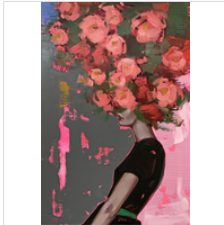

"FLIRTING WITH ABSTRACTION" Featuring ANNA KINCAIDE + MATT DEVINE - Laguna Beach

May 1, 2019 - Jun 30, 2019 · 326 North Coast Highway, Laguna Beach, US

ANNA KINCAIDE
All These Voices in My Head,
Oil on Canvas

72 × 48 in
182.9 × 121.9 cm

\$10,000

ANNA KINCAIDE
Captured By Your Style,
Oil on Canvas

60 × 60 in
152.4 × 152.4 cm

\$11,500

ANNA KINCAIDE
Do I Ever Cross Your Mind,
Oil on Canvas

60 × 120 in
152.4 × 304.8 cm

\$23,000

ANNA KINCAIDE
Eternally Free,
Oil on Canvas

48 × 96 in
121.9 × 243.8 cm

\$14,400

ANNA KINCAIDE
Give Me Something to Dream About,
Oil on Canvas

60 × 60 in
152.4 × 152.4 cm

\$11,500

ANNA KINCAIDE
Living in a Moment,
Oil on Canvas