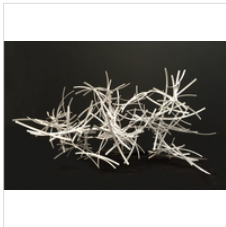

MATT DEVINE
Untitled Suspended,
Aluminum with White Powdercoat

30 × 67 × 33 in
76.2 × 170.2 × 83.8 cm

$14,000