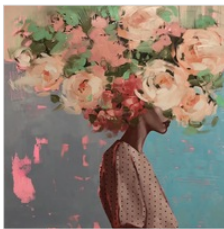

"FLIRTING WITH ABSTRACTION" Featuring ANNA KINCAIDE + MATT DEVINE - Laguna Beach

May 1, 2019 - Jun 30, 2019 · 326 North Coast Highway, Laguna Beach, US

ANNA KINCAIDE
All These Voices in My Head,
Oil on Canvas

72 × 48 in
182.9 × 121.9 cm

\$10,000

ANNA KINCAIDE
Captured By Your Style,
Oil on Canvas

60 × 60 in
152.4 × 152.4 cm

\$11,500

ANNA KINCAIDE
Do I Ever Cross Your Mind,
Oil on Canvas

60 × 120 in
152.4 × 304.8 cm