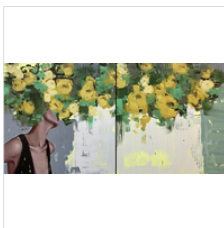

72 × 48 in
182.9 × 121.9 cm

\$10,000

ANNA KINCAIDE
Captured By Your Style,
Oil on Canvas

60 × 60 in
152.4 × 152.4 cm

\$11,500

ANNA KINCAIDE
Do I Ever Cross Your Mind,
Oil on Canvas

60 × 120 in
152.4 × 304.8 cm

\$23,000

ANNA KINCAIDE
Eternally Free,
Oil on Canvas

48 × 96 in
121.9 × 243.8 cm

\$14,400

ANNA KINCAIDE
Give Me Something to Dream About,
Oil on Canvas

60 × 60 in
152.4 × 152.4 cm

\$11,500

ANNA KINCAIDE
Living in a Moment,
Oil on Canvas