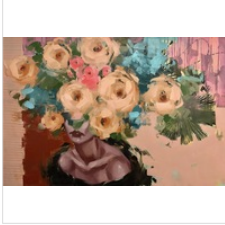

72 × 48 in
182.9 × 121.9 cm

\$10,000

ANNA KINCAIDE
Captured By Your Style,
Oil on Canvas

60 × 60 in
152.4 × 152.4 cm

\$11,500

ANNA KINCAIDE
Do I Ever Cross Your Mind,
Oil on Canvas

60 × 120 in
152.4 × 304.8 cm

\$23,000

ANNA KINCAIDE
Eternally Free,
Oil on Canvas

48 × 96 in
121.9 × 243.8 cm

\$14,400

ANNA KINCAIDE
Give Me Something to Dream About,
Oil on Canvas

60 × 60 in
152.4 × 152.4 cm

\$11,500

ANNA KINCAIDE
Living in a Moment,
Oil on Canvas

60 × 60 in
152.4 × 152.4 cm

\$11,500

ANNA KINCAIDE
Love Games,
Oil on Canvas

48 × 72 in
121.9 × 182.9 cm

\$10,000

MATT DEVINE
axb#8,
Aluminum with Pink Powder Coat and Concrete Base

31 × 16 × 12 in
78.7 × 40.6 × 30.5 cm