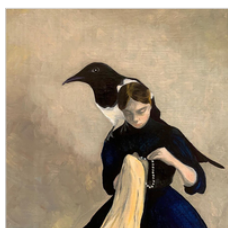

WOMEN ON THE VERGE: Introducing Swan Scalabre in the Main Gallery + Jenna Krypell in the Projects Space

Jan 7, 2021 - Mar 27, 2021 · 511A West 22nd Street, New York, US

SWAN SCALABRE
Confessions n°1, 2021
Oil on Wood

9 × 7 1/2 in
22.9 × 19.1 cm

\$1,950

SWAN SCALABRE
Crepuscule n°1, 2021
Oil on Wood

11 1/2 × 7 1/2 in
29.2 × 19.1 cm

\$2,300

SWAN SCALABRE
La Dame au Collier de Perles, 2020
Oil on Wood

9 4/5 × 9 4/5 in
24.9 × 24.9 cm

\$1,950

SWAN SCALABRE
Gisèle, 2020
Oil on Wood

11 × 9 4/5 in
27.9 × 24.9 cm

\$1,950

SWAN SCALABRE
Hortense, 2020
Oil on Wood

11 × 18 in
27.9 × 45.7 cm

\$2,300

SWAN SCALABRE

Louise, 2020
Oil on Wood

7 × 7 in
17.8 × 17.8 cm

\$1,700

SWAN SCALABRE

Eau Sombre n°2, 2021
Oil on Wood

8 × 10 in
20.3 × 25.4 cm

\$2,250

SWAN SCALABRE