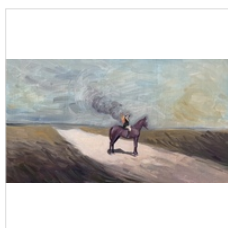

SWAN SCALABRE
Hortense, 2020
Oil on Wood

11 × 18 in
27.9 × 45.7 cm

$2,300