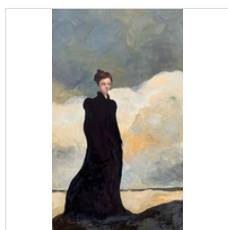

WOMEN ON THE VERGE: Introducing Swan Scalabre in the Main Gallery + Jenna Krypell in the Projects Space

Jan 7, 2021 - Mar 27, 2021 · 511A West 22nd Street, New York, US

SWAN SCALABRE
Confessions n°1, 2021
Oil on Wood

9 × 7 1/2 in
22.9 × 19.1 cm

\$1,950

SWAN SCALABRE
Crepuscule n°1, 2021
Oil on Wood

11 1/2 × 7 1/2 in
29.2 × 19.1 cm

\$2,300

SWAN SCALABRE
La Dame au Collier de Perles, 2020
Oil on Wood

9 4/5 × 9 4/5 in
24.9 × 24.9 cm