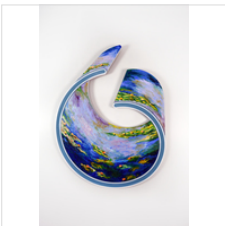

9 × 7 1/2 in
22.9 × 19.1 cm

\$1,950

SWAN SCALABRE
Crepuscule n°1, 2021
Oil on Wood

11 1/2 × 7 1/2 in
29.2 × 19.1 cm

\$2,300

SWAN SCALABRE
La Dame au Collier de Perles, 2020
Oil on Wood

9 4/5 × 9 4/5 in
24.9 × 24.9 cm

Louise, 2020
Oil on Wood

7 × 7 in
17.8 × 17.8 cm

\$1,700

SWAN SCALABRE

Eau Sombre n°2, 2021
Oil on Wood

8 × 10 in
20.3 × 25.4 cm

\$2,250

SWAN SCALABRE

Eau Sombre n°3, 2021
Oil on Wood

11 1/2 × 7 1/2 in
29.2 × 19.1 cm

\$2,300

SWAN SCALABRE

Eau Sombre n°5, 2021
Oil on Wood

10 × 5 3/4 in
25.4 × 14.6 cm

\$1,950

JENNA KRYPELL

Lily, 2020
Oil Paint, Resin, MDF

50 × 38 in
127 × 96.5 cm

\$8,000

JENNA KRYPELL

Patina (Horizontal/Vertical), 2020
MDF, Resin, Enamel

45 × 64 in
114.3 × 162.6 cm

\$9,000