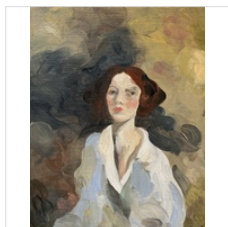

WOMEN ON THE VERGE: Introducing Swan Scalabre in the Main Gallery + Jenna Krypell in the Projects Space

Jan 7, 2021 - Mar 27, 2021 · 511A West 22nd Street, New York, US

SWAN SCALABRE
Confessions n°1, 2021
Oil on Wood

9 × 7 1/2 in
22.9 × 19.1 cm

\$1,950

SWAN SCALABRE
Crepuscule n°1, 2021
Oil on Wood

11 1/2 × 7 1/2 in
29.2 × 19.1 cm

\$2,300

SWAN SCALABRE
La Dame au Collier de Perles, 2020
Oil on Wood

9 4/5 × 9 4/5 in
24.9 × 24.9 cm