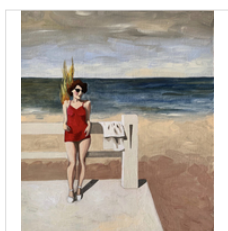

WOMEN ON THE VERGE: Introducing Swan Scalabre in the Main Gallery + Jenna Krypell in the Projects Space

Jan 7, 2021 - Mar 27, 2021 · 511A West 22nd Street, New York, US

SWAN SCALABRE
Confessions n°1, 2021
Oil on Wood

9 × 7 1/2 in
22.9 × 19.1 cm

\$1,950

SWAN SCALABRE
Crepuscule n°1, 2021
Oil on Wood

11 1/2 × 7 1/2 in
29.2 × 19.1 cm

\$2,300

SWAN SCALABRE
La Dame au Collier de Perles, 2020
Oil on Wood

9 4/5 × 9 4/5 in
24.9 × 24.9 cm

\$1,950

SWAN SCALABRE
Gisèle, 2020
Oil on Wood

11 × 9 4/5 in
27.9 × 24.9 cm

\$1,950

SWAN SCALABRE
Hortense, 2020
Oil on Wood

11 × 18 in
27.9 × 45.7 cm

\$2,300

SWAN SCALABRE