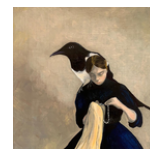

WOMEN ON THE VERGE: Introducing Swan Scalabre in the Main Gallery + Jenna Krypell in the Projects Space

Jan 7, 2021 - Mar 27, 2021 · 511A West 22nd Street, New York, US

SWAN SCALABRE
Confessions n°1, 2021
Oil on Wood

9 × 7 1/2 in
22.9 × 19.1 cm

\$1,950

SWAN SCALABRE
Crepuscule n°1, 2021
Oil on Wood

11 1/2 × 7 1/2 in
29.2 × 19.1 cm

\$2,300

SWAN SCALABRE
La Dame au Collier de Perles, 2020
Oil on Wood

9 4/5 × 9 4/5 in
24.9 × 24.9 cm