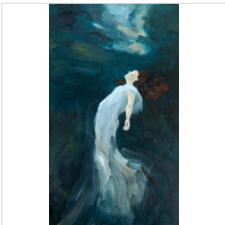

9 × 7 1/2 in
22.9 × 19.1 cm

\$1,950

SWAN SCALABRE
Crepuscule n°1, 2021
Oil on Wood

11 1/2 × 7 1/2 in
29.2 × 19.1 cm

\$2,300

SWAN SCALABRE
La Dame au Collier de Perles, 2020
Oil on Wood

9 4/5 × 9 4/5 in
24.9 × 24.9 cm

Louise, 2020
Oil on Wood

7 × 7 in
17.8 × 17.8 cm

\$1,700

SWAN SCALABRE

Eau Sombre n°2, 2021
Oil on Wood

8 × 10 in
20.3 × 25.4 cm

\$2,250

SWAN SCALABRE

Eau Sombre n°3, 2021
Oil on Wood

11 1/2 × 7 1/2 in
29.2 × 19.1 cm

\$2,300

SWAN SCALABRE

Eau Sombre n°5, 2021
Oil on Wood

10 × 5 3/4 in
25.4 × 14.6 cm

\$1,950

JENNA KRYPELL